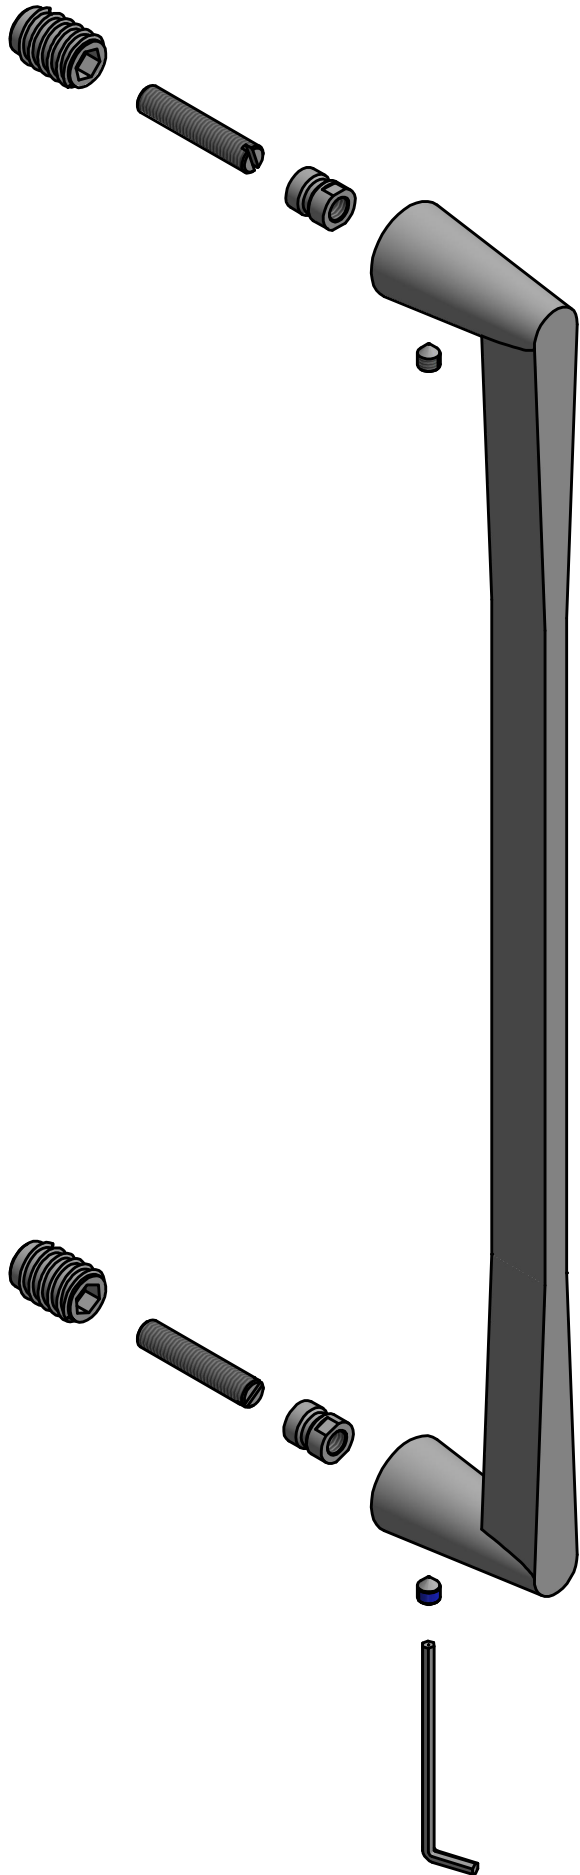

CONE OH400 NP

solid pull handle
concealed fixing
stainless steel

<p>FORMANI[®]</p> <p>FORMANI HOLLAND B.V. EUROPALAAN 12 6199 AB MAASTRICHT-AIRPORT NL T +31 (0)43 308 90 00 INFO@FORMANI.COM WWW.FORMANI.COM</p>	Type :	Version:
	<p>CONE OH400 NP</p>	
	Description:	Format
Formani filename: 3801G001_1_OH400_NP_V01.dwg	<p>solid pull handle concealed fixing stainless steel</p>	<p>A3</p>
Drawn by: Christian Brimbois		
Creation date: 9-3-2021		