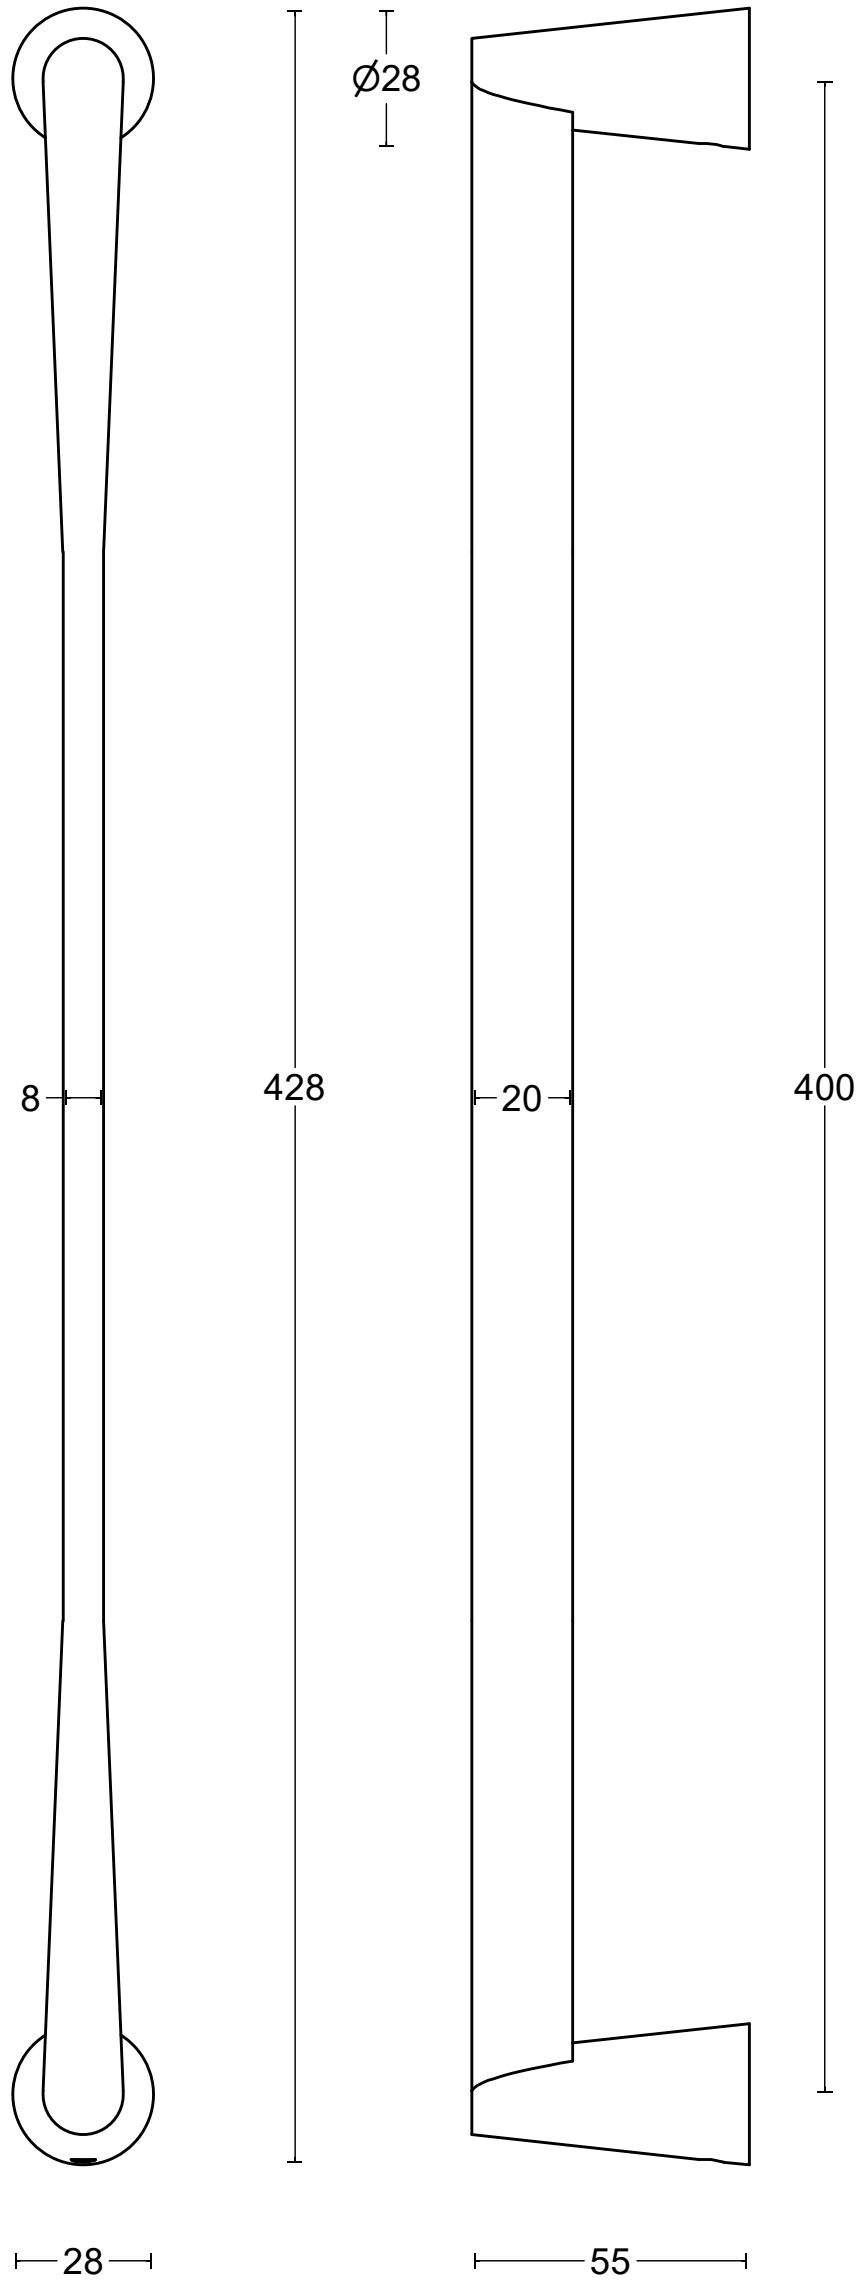

CONE OH400 NP

solid pull handle
concealed fixing
stainless steel

<p>FORMANI[®]</p> <p>FORMANI HOLLAND B.V. EUROPALAAN 12 6199 AB MAASTRICHT-AIRPORT NL T +31 (0)43 308 90 00 INFO@FORMANI.COM WWW.FORMANI.COM</p>	Type :	Version:
	<p>CONE OH400 NP</p>	
	Description:	Format
Formani filename: 3801G001_1_OH400_NP_V01.dwg	<p>solid pull handle concealed fixing stainless steel</p>	<p>A3</p>
Drawn by: Christian Brimbois		
Creation date: 9-3-2021		