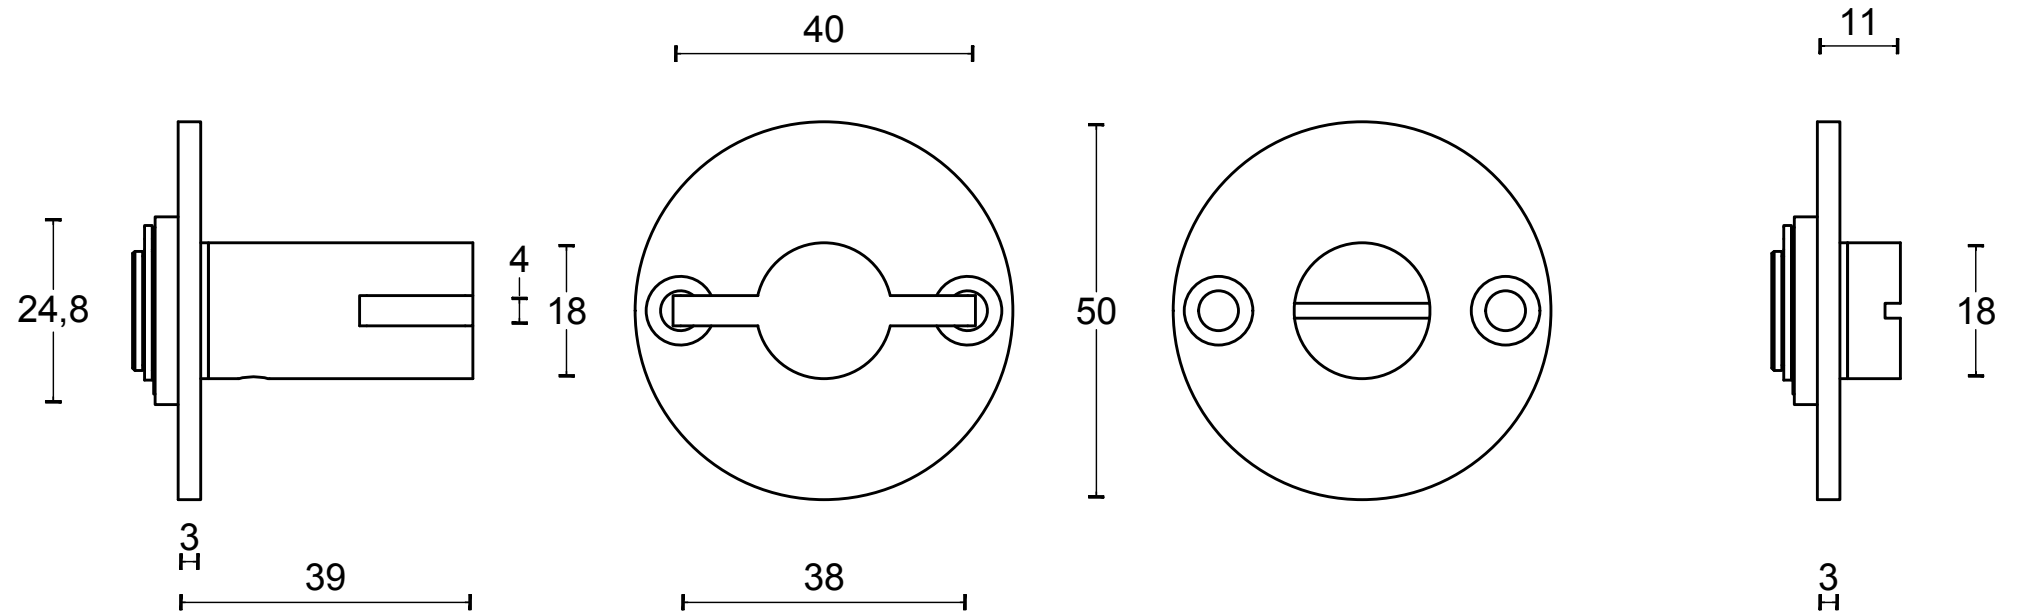

EGWC50

turn and release set
stainless steel

FORMANI®		Part number:	
Doc no.: 1501T037 EGWC50 V02.dwg		EGWC50	Format:
Drawn by: Christian Brimbois	Creation date: 31-8-2017		A3
FORMANI HOLLAND B.V. EUROPALAAN 12 6199 AB MAASTRICHT-AIRPORT NL T +31 (0)43 308 90 00 INFO@FORMANI.COM FORMANI.COM			