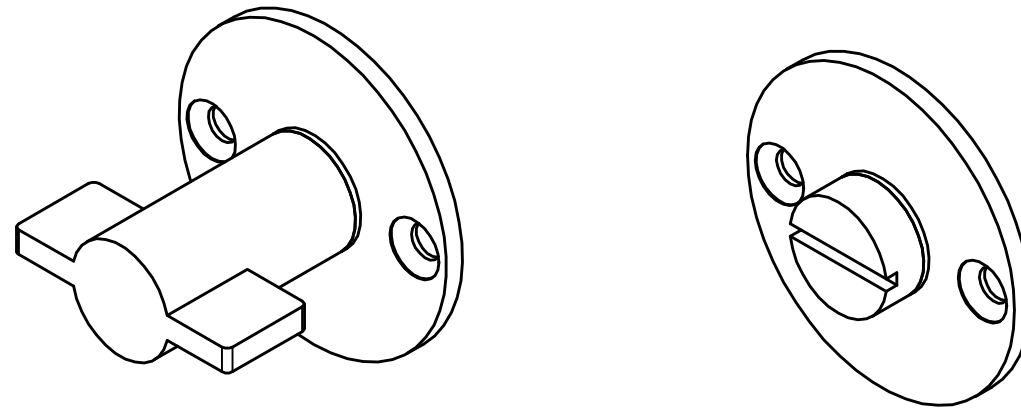

EGWC50

turn and release set
stainless steel

FORMANI®		Part number:	
Doc no.: 1501T037 EGWC50 V02.dwg		EGWC50	Format:
Drawn by: Christian Brimbois	Creation date: 31-8-2017		A3
FORMANI HOLLAND B.V. EUROPALAAN 12 6199 AB MAASTRICHT-AIRPORT NL T +31 (0)43 308 90 00 INFO@FORMANI.COM FORMANI.COM			