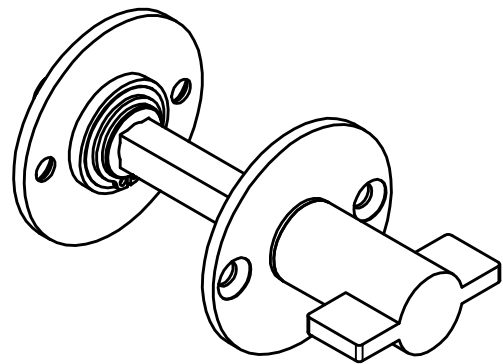

EGWC50

turn and release set
stainless steel

FORMANI®		Part number:	
Doc no.: 1501T037 EGWC50 V02.dwg		EGWC50	Format:
Drawn by: Christian Brimbois	Creation date: 31-8-2017		A3
FORMANI HOLLAND B.V. EUROPALAAN 12 6199 AB MAASTRICHT-AIRPORT NL T +31 (0)43 308 90 00 INFO@FORMANI.COM FORMANI.COM			