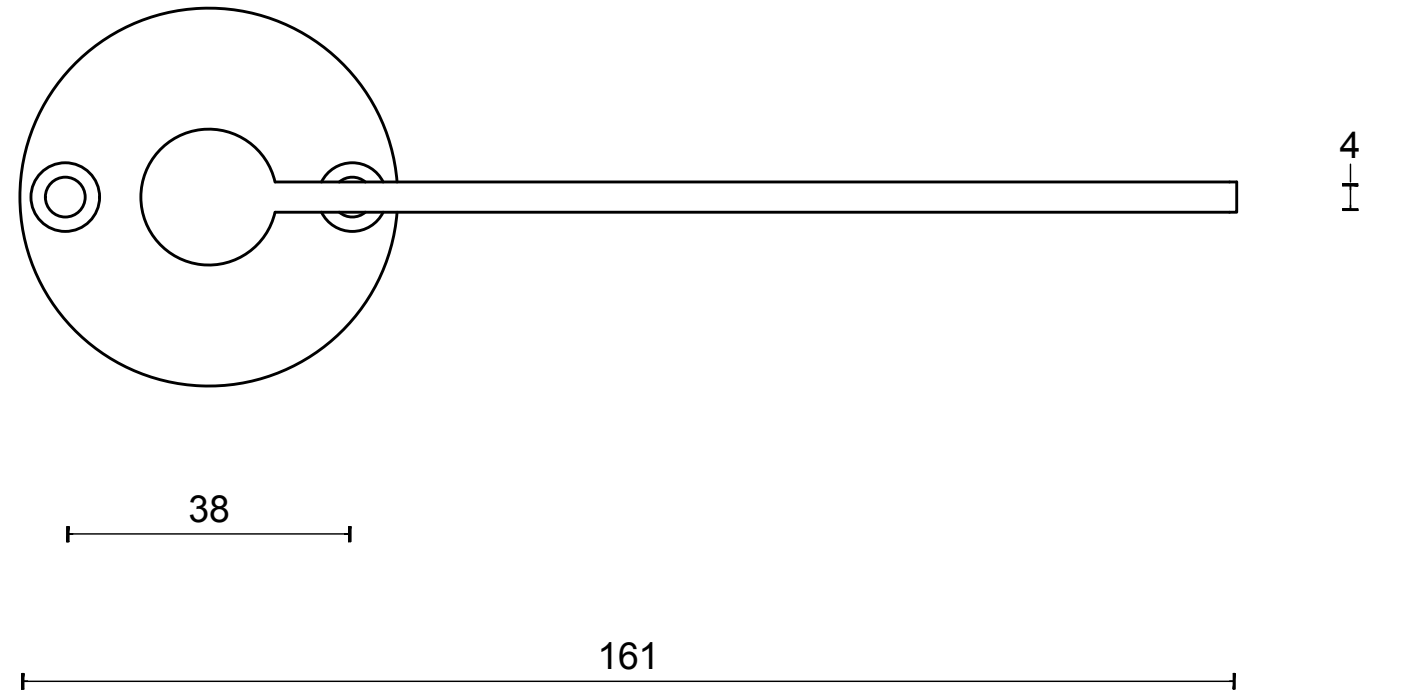

# EGR50

solid unsprung lever  
handle on rose  
stainless steel

3  
I

FORMANI®		Part number:	
		Description: <b>EGR50</b>	
Doc no.:	1501D090 B EGR50 V02.dwg	Format:	<b>A3</b>
Drawn by:	Christian Brimbois	Creation date:	29-8-2017
FORMANI HOLLAND B.V. EUROPALAAN 12 6199 AB MAASTRICHT-AIRPORT NL T +31 (0)43 308 90 00 INFO@FORMANI.COM FORMANI.COM			