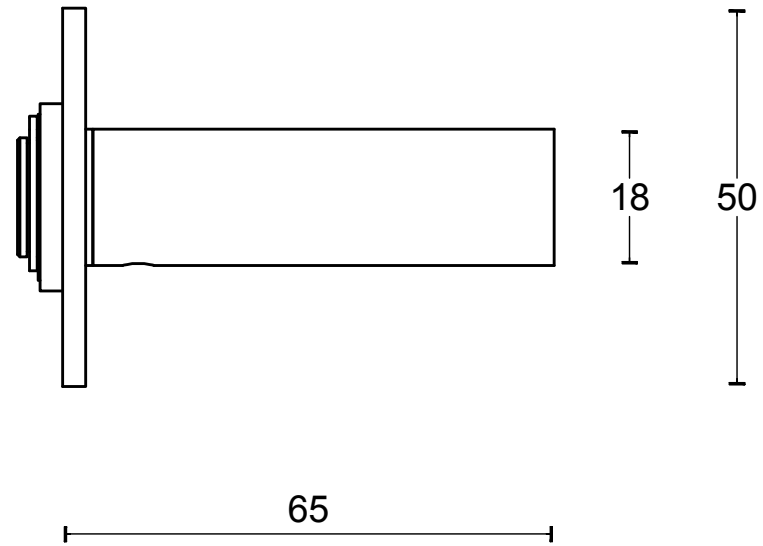

# EGR50

solid unsprung lever  
handle on rose  
stainless steel

3  
I

FORMANI®		Part number:	
		Description: <b>EGR50</b>	
Doc no.:	1501D090 B EGR50 V02.dwg	Format:	<b>A3</b>
Drawn by:	Christian Brimbois	Creation date:	29-8-2017
FORMANI HOLLAND B.V. EUROPALAAN 12 6199 AB MAASTRICHT-AIRPORT NL T +31 (0)43 308 90 00 INFO@FORMANI.COM FORMANI.COM			