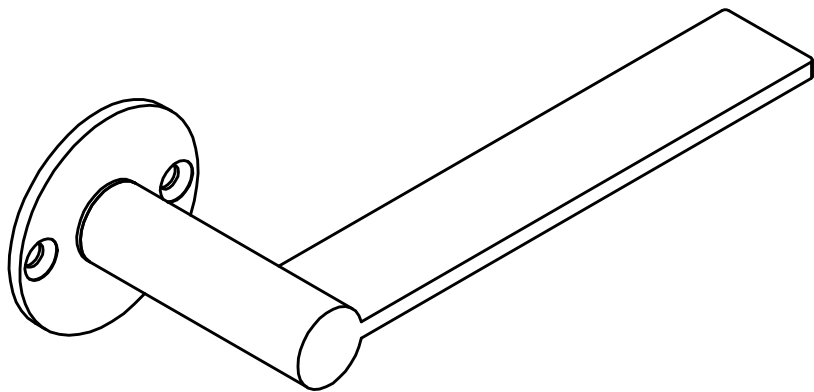

# EGR50

solid unsprung lever  
handle on rose  
stainless steel

3  
I

FORMANI®		Part number:	
		Description: <b>EGR50</b>	
Doc no.:	1501D090 B EGR50 V02.dwg	Format:	<b>A3</b>
Drawn by:	Christian Brimbois	Creation date:	29-8-2017
FORMANI HOLLAND B.V. EUROPALAAN 12 6199 AB MAASTRICHT-AIRPORT NL T +31 (0)43 308 90 00 INFO@FORMANI.COM FORMANI.COM			