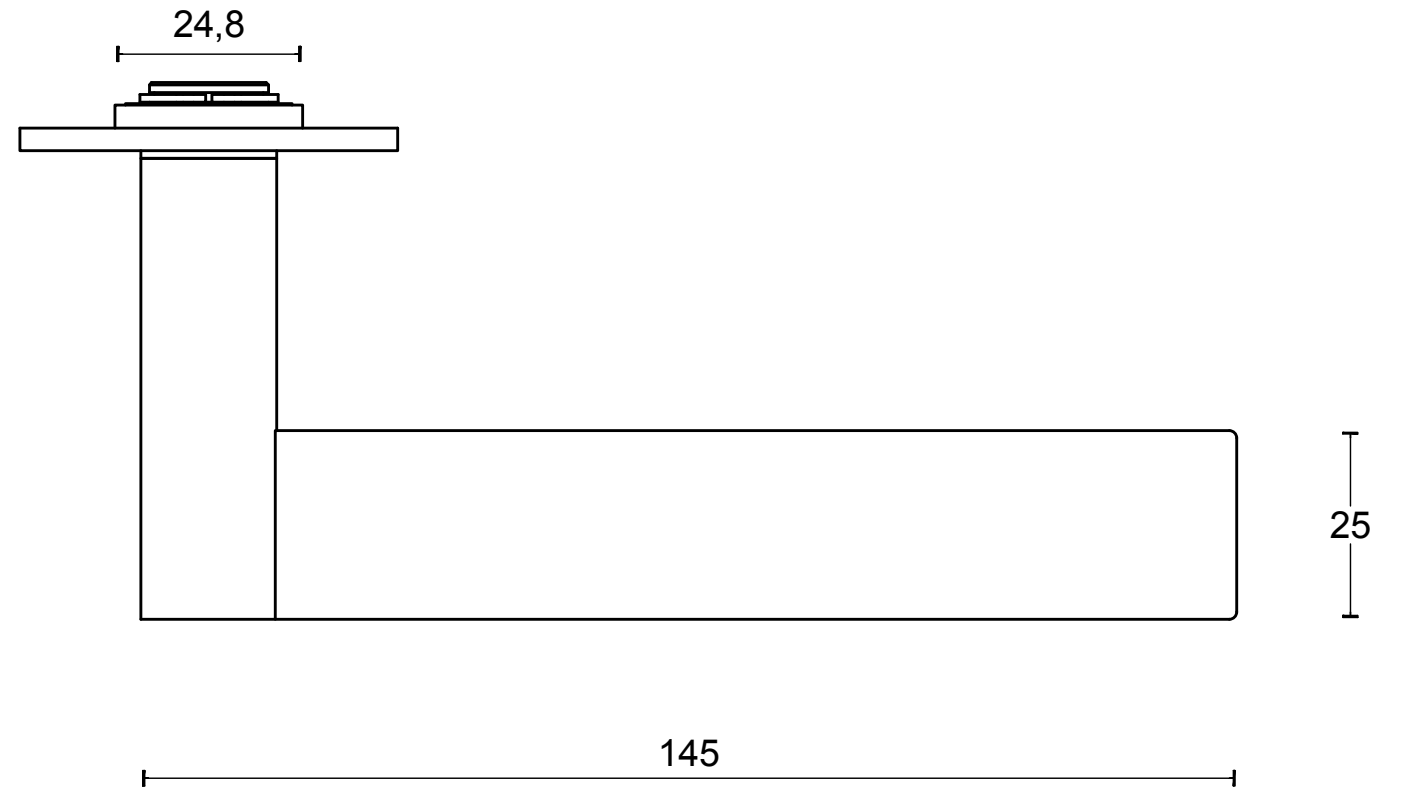

# EGR50

solid unsprung lever  
handle on rose  
stainless steel

3  
I

FORMANI®		Part number:	
		Description: <b>EGR50</b>	
Doc no.:	1501D090 B EGR50 V02.dwg	Format:	<b>A3</b>
Drawn by:	Christian Brimbois	Creation date:	29-8-2017
FORMANI HOLLAND B.V. EUROPALAAN 12 6199 AB MAASTRICHT-AIRPORT NL T +31 (0)43 308 90 00 INFO@FORMANI.COM FORMANI.COM			