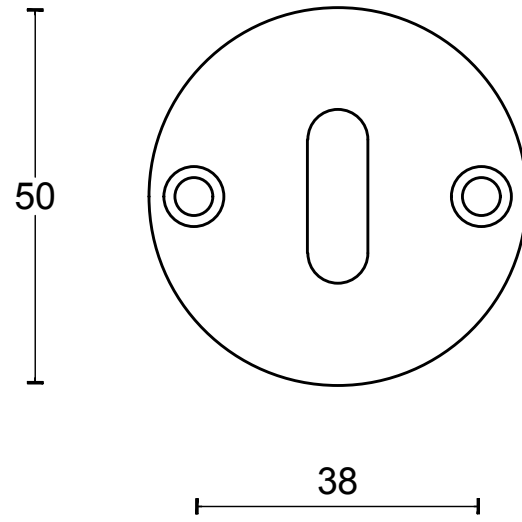

LZBN50

key escutcheon
stainless steel or brass

FORMANI®		Part number:	
		Description: LZBN50	
Doc no.: 3401N001 LZBN50 V01.dwg	Drawn by: Christian Brimbois	Creation date: 27-7-2016	Format: A3
FORMANI HOLLAND B.V. EUROPALAAN 12 6199 AB MAASTRICHT-AIRPORT NL T +31 (0)43 308 90 00 INFO@FORMANI.COM FORMANI.COM			