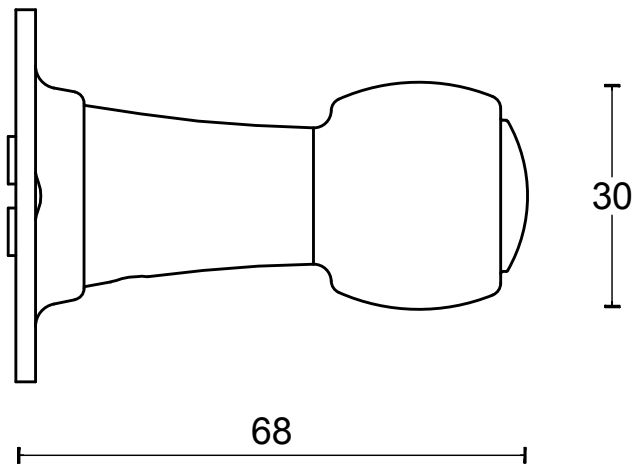

LZ100

solid sprung lever handle
attached to rose
stainless steel or brass

FORMANI®		Part number:	
		Description: LZ100	
Doc no.: 3401D001 LZ100 V01.dwg	Drawn by: Christian Brimbois	Creation date: 27-7-2016	Format: A3
FORMANI HOLLAND B.V. EUROPALAAN 12 6199 AB MAASTRICHT-AIRPORT NL T +31 (0)43 308 90 00 INFO@FORMANI.COM FORMANI.COM			