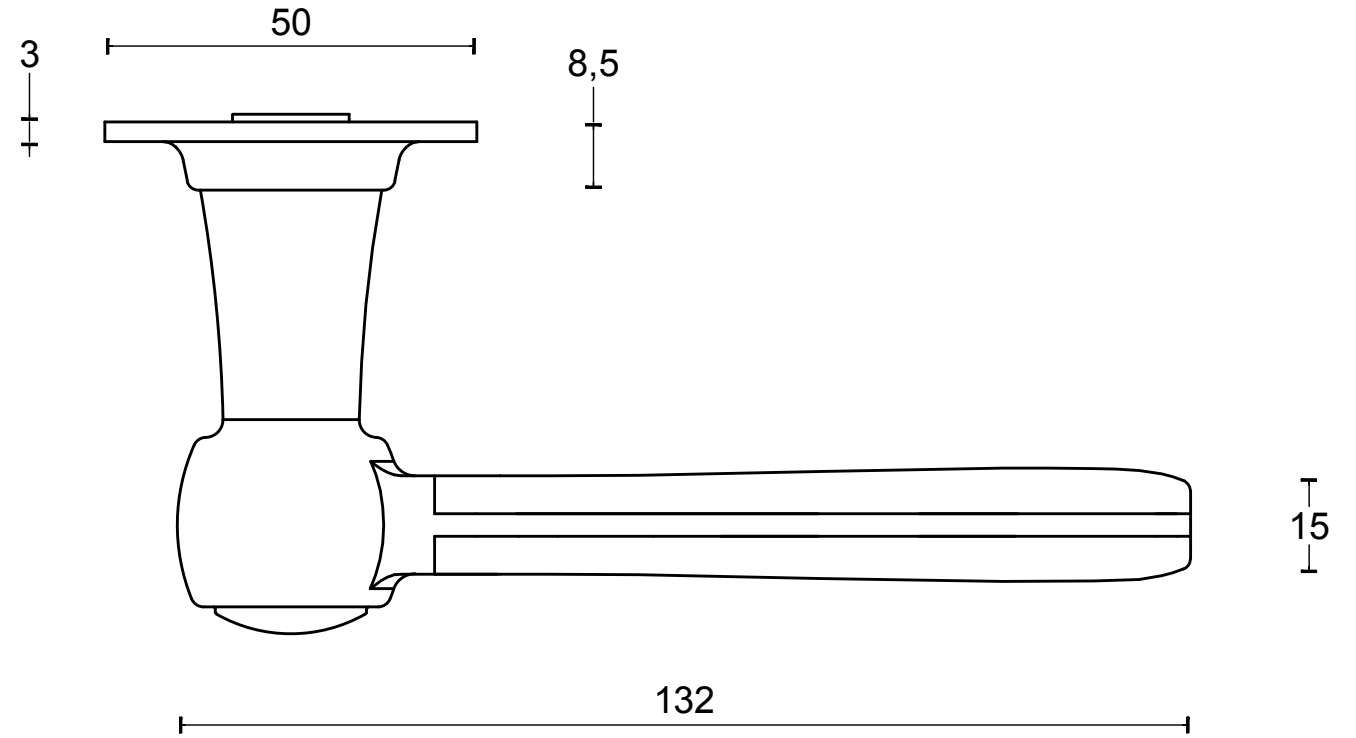

LZ100

solid sprung lever handle
attached to rose
stainless steel or brass

FORMANI®		Part number:	
		Description: LZ100	
Doc no.: 3401D001 LZ100 V01.dwg	Drawn by: Christian Brimbois	Creation date: 27-7-2016	Format: A3
FORMANI HOLLAND B.V. EUROPALAAN 12 6199 AB MAASTRICHT-AIRPORT NL T +31 (0)43 308 90 00 INFO@FORMANI.COM FORMANI.COM			