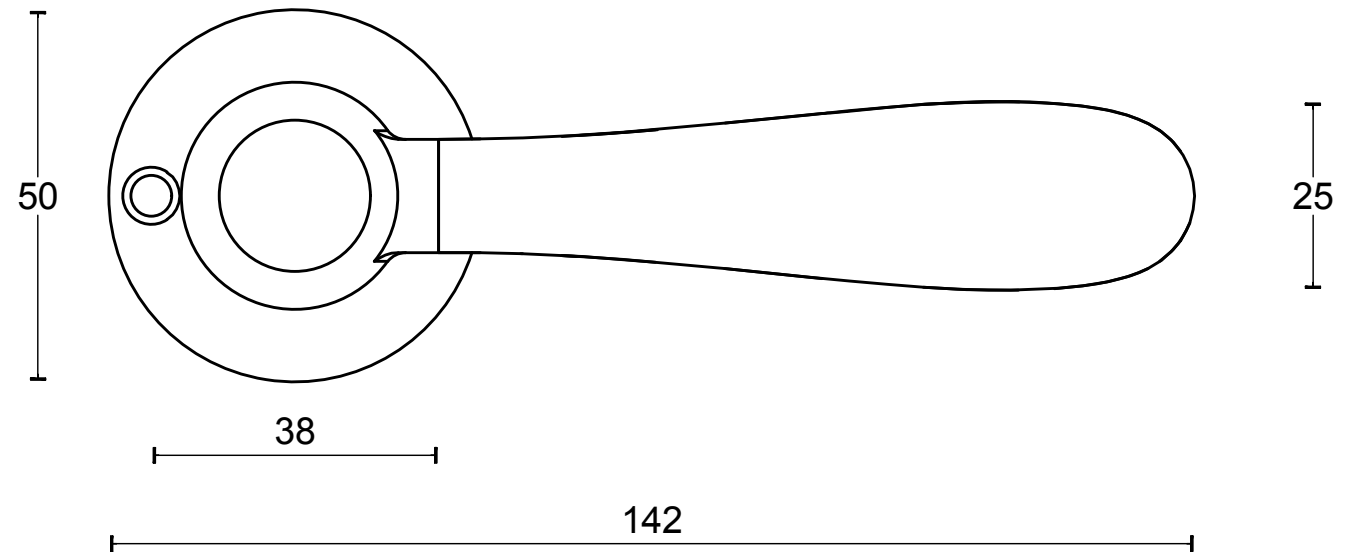

LZ100

solid sprung lever handle
attached to rose
stainless steel or brass

FORMANI®		Part number:	
		Description: LZ100	
Doc no.: 3401D001 LZ100 V01.dwg	Drawn by: Christian Brimbois	Creation date: 27-7-2016	Format: A3
FORMANI HOLLAND B.V. EUROPALAAN 12 6199 AB MAASTRICHT-AIRPORT NL T +31 (0)43 308 90 00 INFO@FORMANI.COM FORMANI.COM			