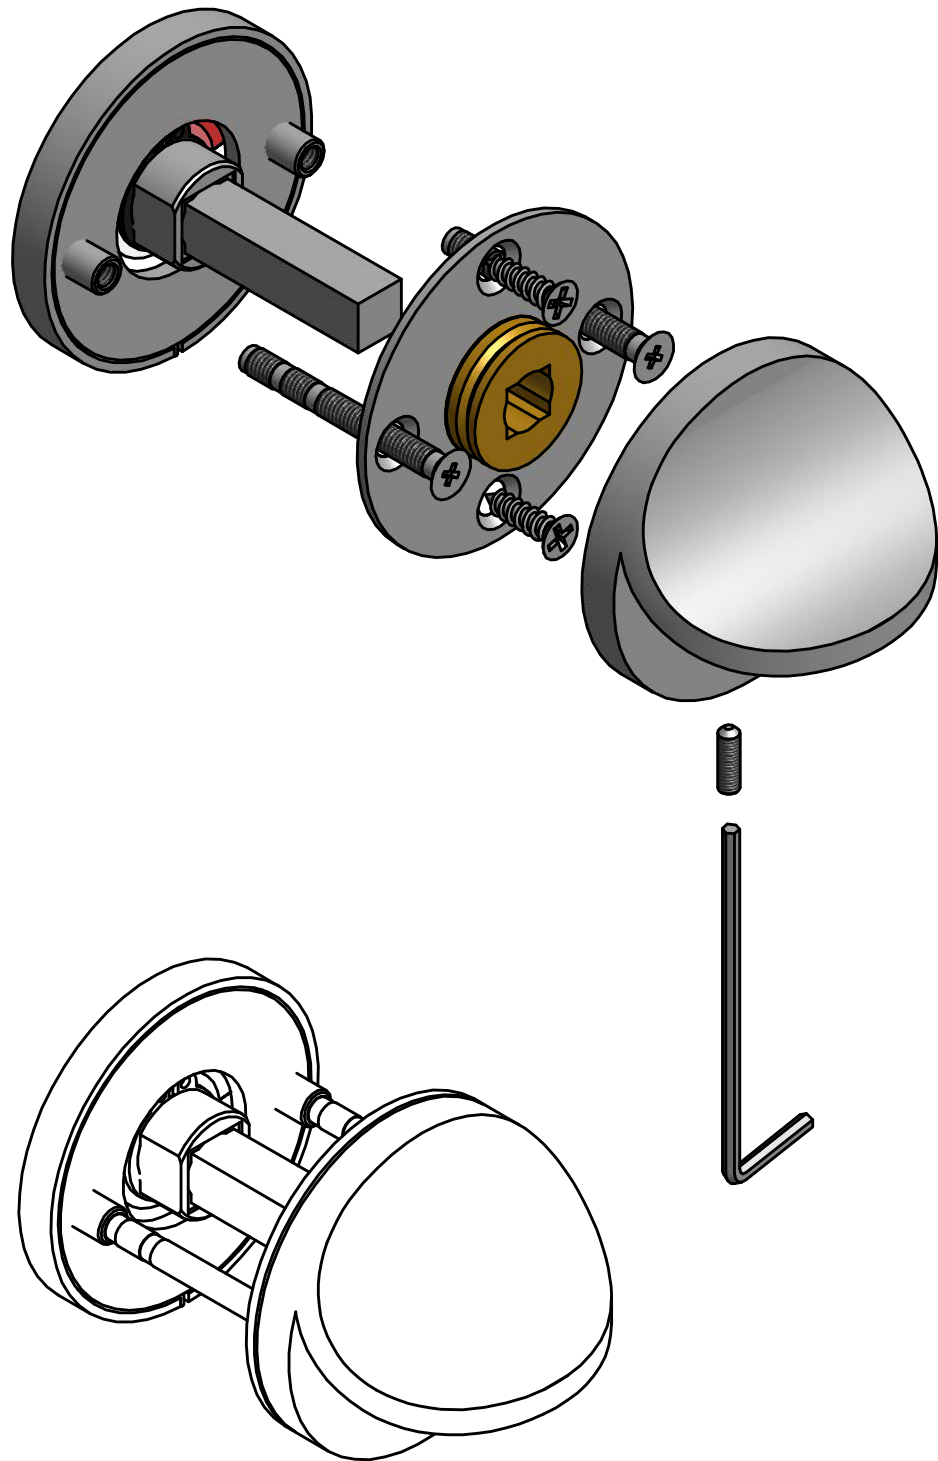

# TBWC50

lever handle accessory  
turn and release set  
stainless steel

50

38

39

13

6

21