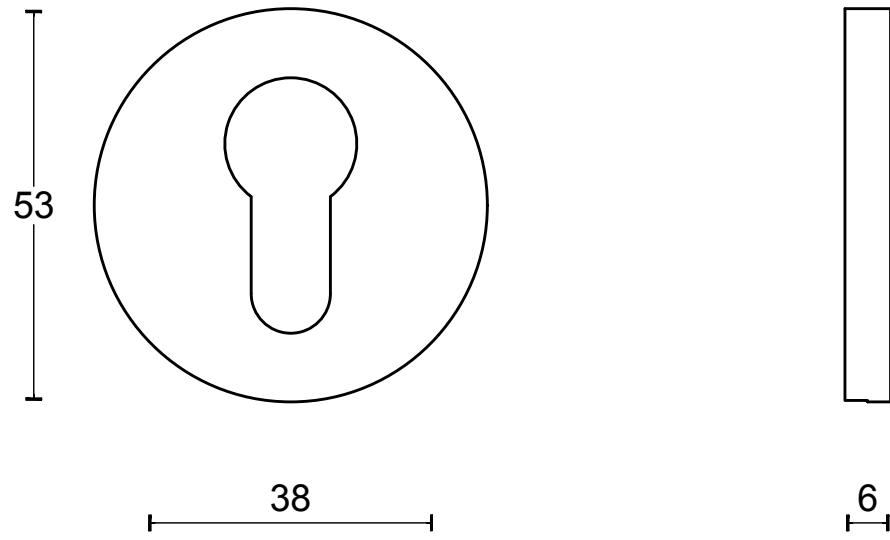

TENSE BBY53

lever handle accessory
profile cylinder escutcheon
stainless steel

FORMANI [®]		Part number:	
		Description:	
Doc no.: 3301Y001 TENSE BBY53 V01.dwg	TENSE BBY53		Format:
Drawn by: Christian Brimbois Creation date: 8-1-2016			A3
FORMANI HOLLAND B.V. EUROPALAAN 12 6199 AB MAASTRICHT-AIRPORT NL T +31 (0)43 308 90 00 INFO@FORMANI.COM FORMANI.COM			