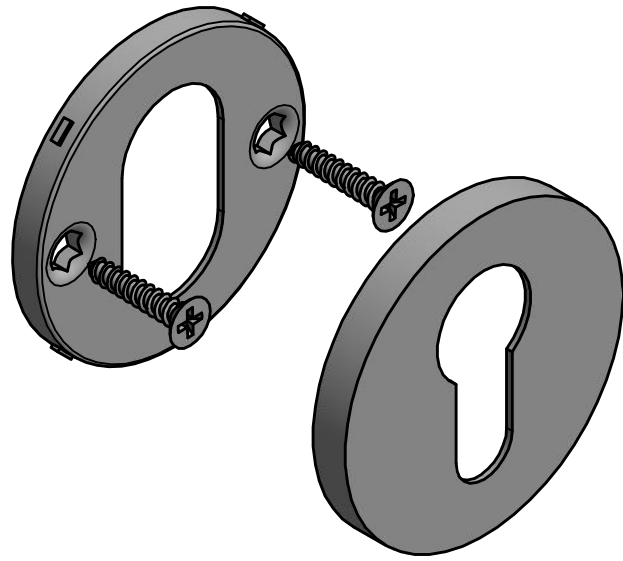

TENSE BBY53

lever handle accessory
profile cylinder escutcheon
stainless steel

FORMANI [®]		Part number:	
		Description:	
Doc no.: 3301Y001 TENSE BBY53 V01.dwg	TENSE BBY53		Format:
Drawn by: Christian Brimbois Creation date: 8-1-2016			A3
FORMANI HOLLAND B.V. EUROPALAAN 12 6199 AB MAASTRICHT-AIRPORT NL T +31 (0)43 308 90 00 INFO@FORMANI.COM FORMANI.COM			