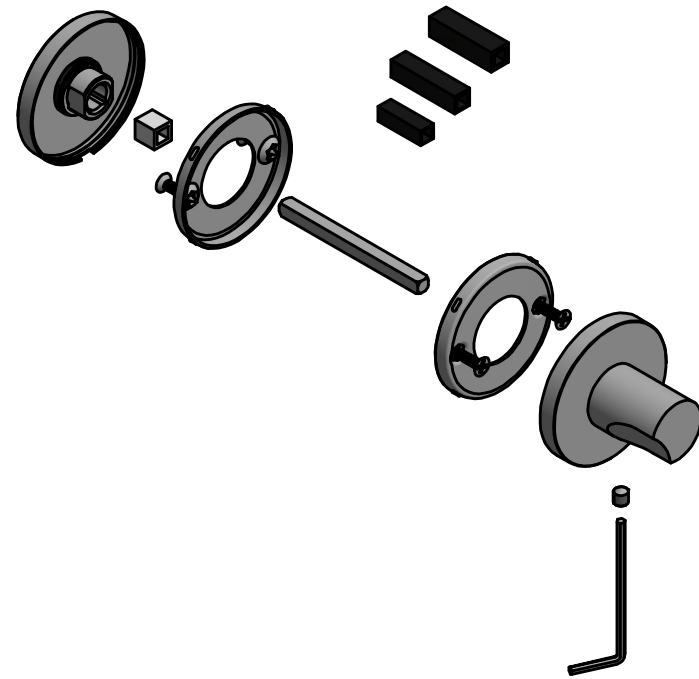

ECLIPSE DRWC53

lever handle accessory
privacy set
stainless steel

<p>FORMANI®</p> <p>FORMANI HOLLAND B.V. EUROPALAAN 12 6199 AB MAASTRICHT-AIRPORT NL T +31 (0)43 308 90 00 INFO@FORMANI.COM WWW.FORMANI.COM</p>	Type :	ECLIPSE DRWC53	Version:
	Formani filename: 3901T001_DRWC53_V01.dwg	Description: lever handle accessory privacy set stainless steel	Format A3
	Drawn by: Christian Brimbois		
Creation date: 23-11-2020			