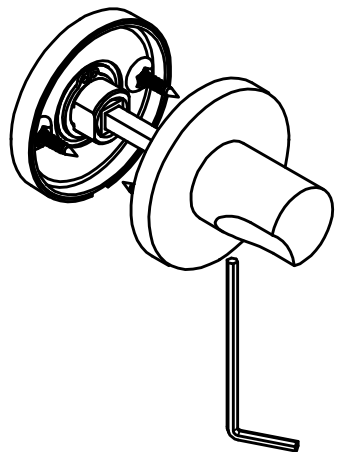

ECLIPSE DRWC53

lever handle accessory
privacy set
stainless steel

<p>FORMANI®</p> <p>FORMANI HOLLAND B.V. EUROPALAAN 12 6199 AB MAASTRICHT-AIRPORT NL T +31 (0)43 308 90 00 INFO@FORMANI.COM WWW.FORMANI.COM</p>	Type :	ECLIPSE DRWC53	Version:
	Formani filename: 3901T001_DRWC53_V01.dwg	Description: lever handle accessory privacy set stainless steel	Format A3
	Drawn by: Christian Brimbois		
Creation date: 23-11-2020			