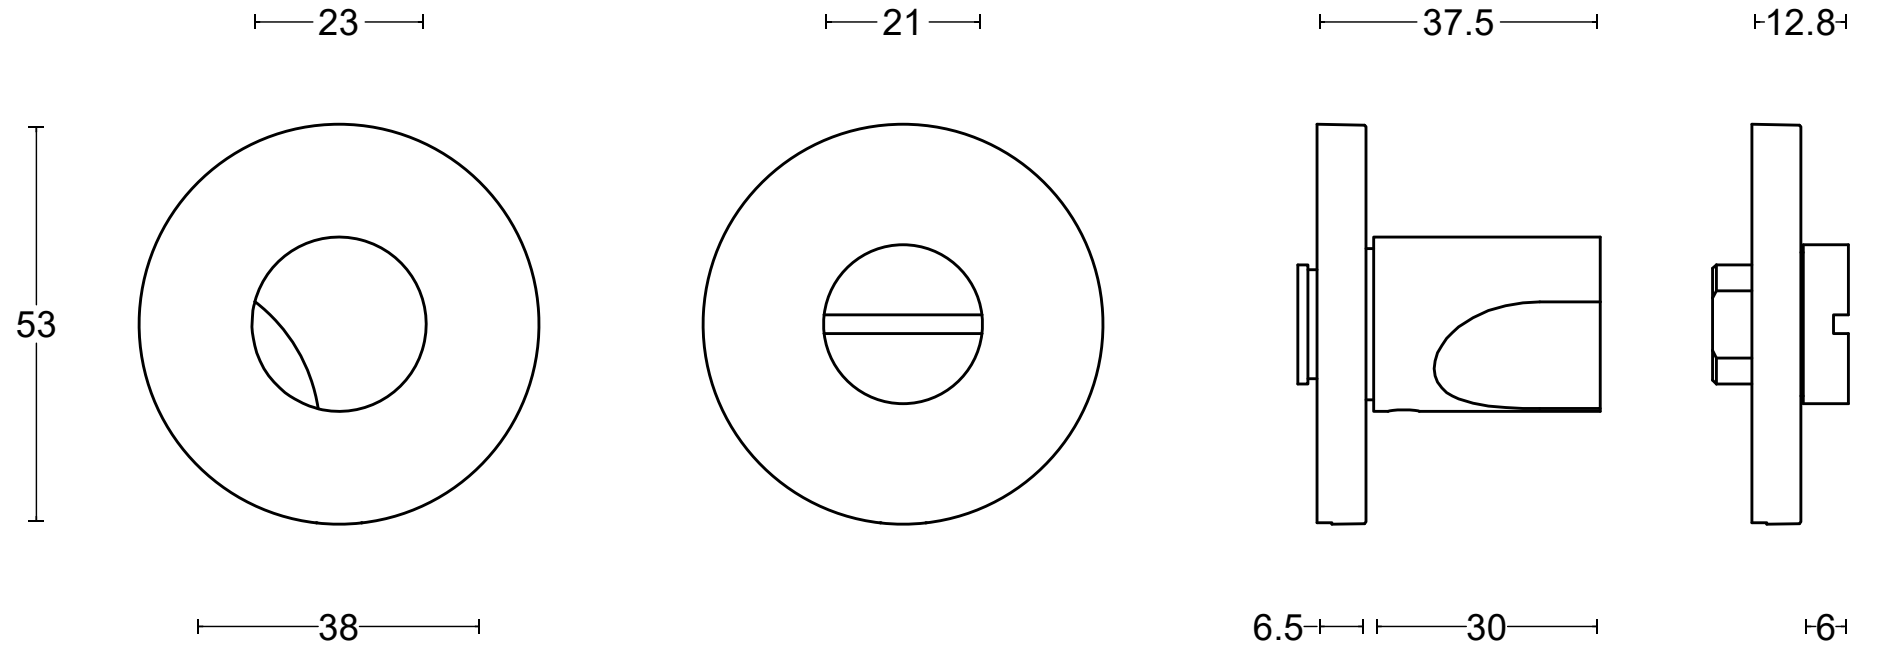

ECLIPSE DRWC53

lever handle accessory
privacy set
stainless steel

<p>FORMANI®</p> <p>FORMANI HOLLAND B.V. EUROPALAAN 12 6199 AB MAASTRICHT-AIRPORT NL T +31 (0)43 308 90 00 INFO@FORMANI.COM WWW.FORMANI.COM</p>	Type :	ECLIPSE DRWC53	Version:
	Formani filename: 3901T001_DRWC53_V01.dwg	Description: lever handle accessory privacy set stainless steel	Format A3
	Drawn by: Christian Brimbois		
Creation date: 23-11-2020			