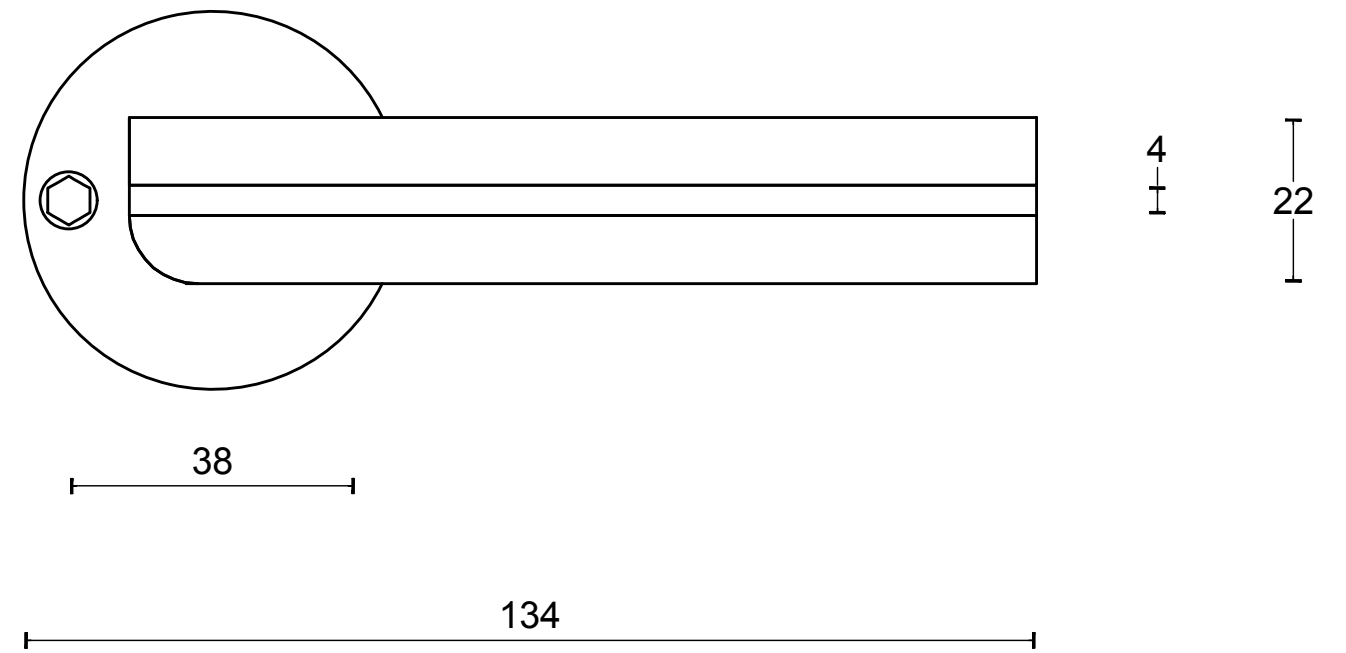

PBL22/50

solid sprung lever handle attached to rose
stainless steel/oak wood

		Part number:	
		Description:	
Doc no.:	2701D021 PBL22 50 V02.dwg	PBL22/50	Format:
Drawn by:	Christian Brimbois		Creation date:
Formani Holland B.V. · Amerikalaan 55 · 6199 AE Maastricht Airport · tel: +31 (0)43 308 90 00 · www.formani.nl · info@formani.nl			