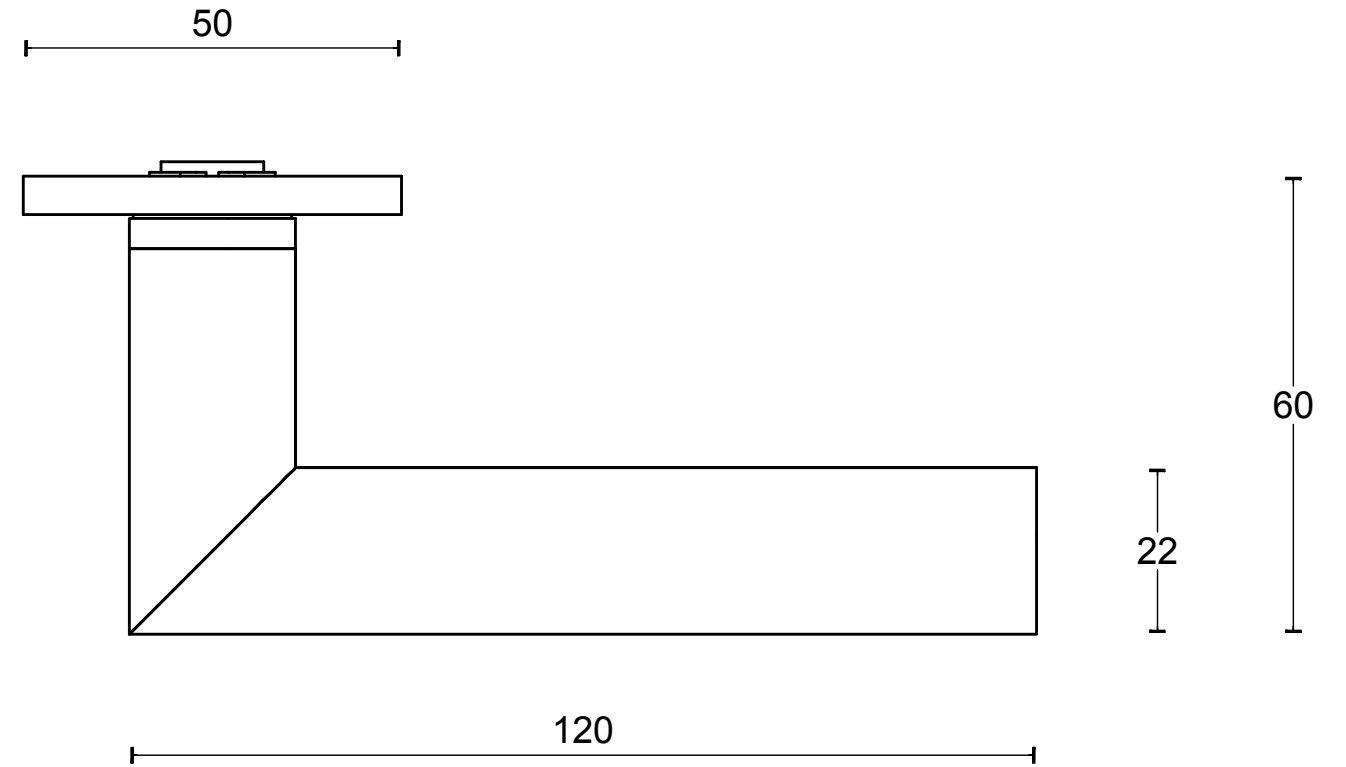

PBL22/50

solid sprung lever handle attached to rose
stainless steel/oak wood

		Part number:	
		Description:	
Doc no.:	2701D021 PBL22 50 V02.dwg	PBL22/50	Format:
Drawn by:	Christian Brimbois		Creation date:
Formani Holland B.V. · Amerikalaan 55 · 6199 AE Maastricht Airport · tel: +31 (0)43 308 90 00 · www.formani.nl · info@formani.nl			