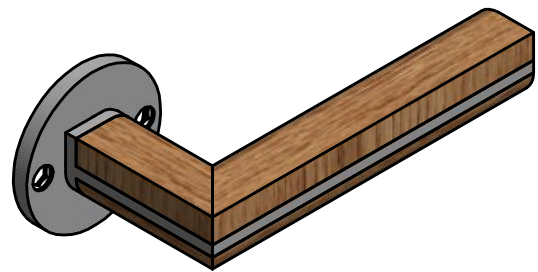

PBL22/50

solid sprung lever handle attached to rose
stainless steel/oak wood

		Part number:	
		Description:	
Doc no.:	2701D021 PBL22 50 V02.dwg	PBL22/50	Format:
Drawn by:	Christian Brimbois		Creation date:
Formani Holland B.V. · Amerikalaan 55 · 6199 AE Maastricht Airport · tel: +31 (0)43 308 90 00 · www.formani.nl · info@formani.nl			