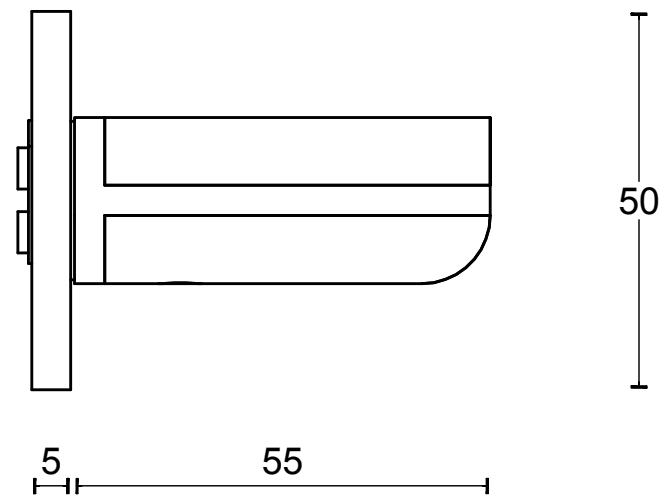

PBL22/50

solid sprung lever handle attached to rose
stainless steel/oak wood

		Part number:	
		Description:	
Doc no.:	2701D021 PBL22 50 V02.dwg	PBL22/50	Format:
Drawn by:	Christian Brimbois		Creation date:
Formani Holland B.V. · Amerikalaan 55 · 6199 AE Maastricht Airport · tel: +31 (0)43 308 90 00 · www.formani.nl · info@formani.nl			