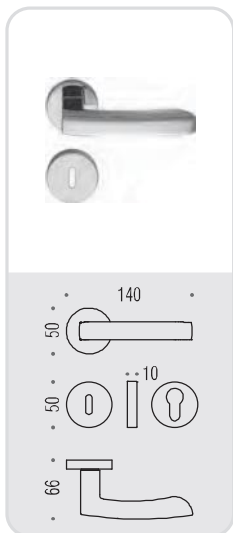

# viola

Design: Angeletti Ruzza Design

Materiale: Ottone  
Material: Brass

**OL**  
Oroplus

**CR**  
Cromo  
Chrome

**HPS/1**  
Zirconium stainless-steel HPS

**CM**  
Cromat  
Matt chrome

**VL**  
Vintage

## AR 21 R-RY

OL HPS1 CR CM